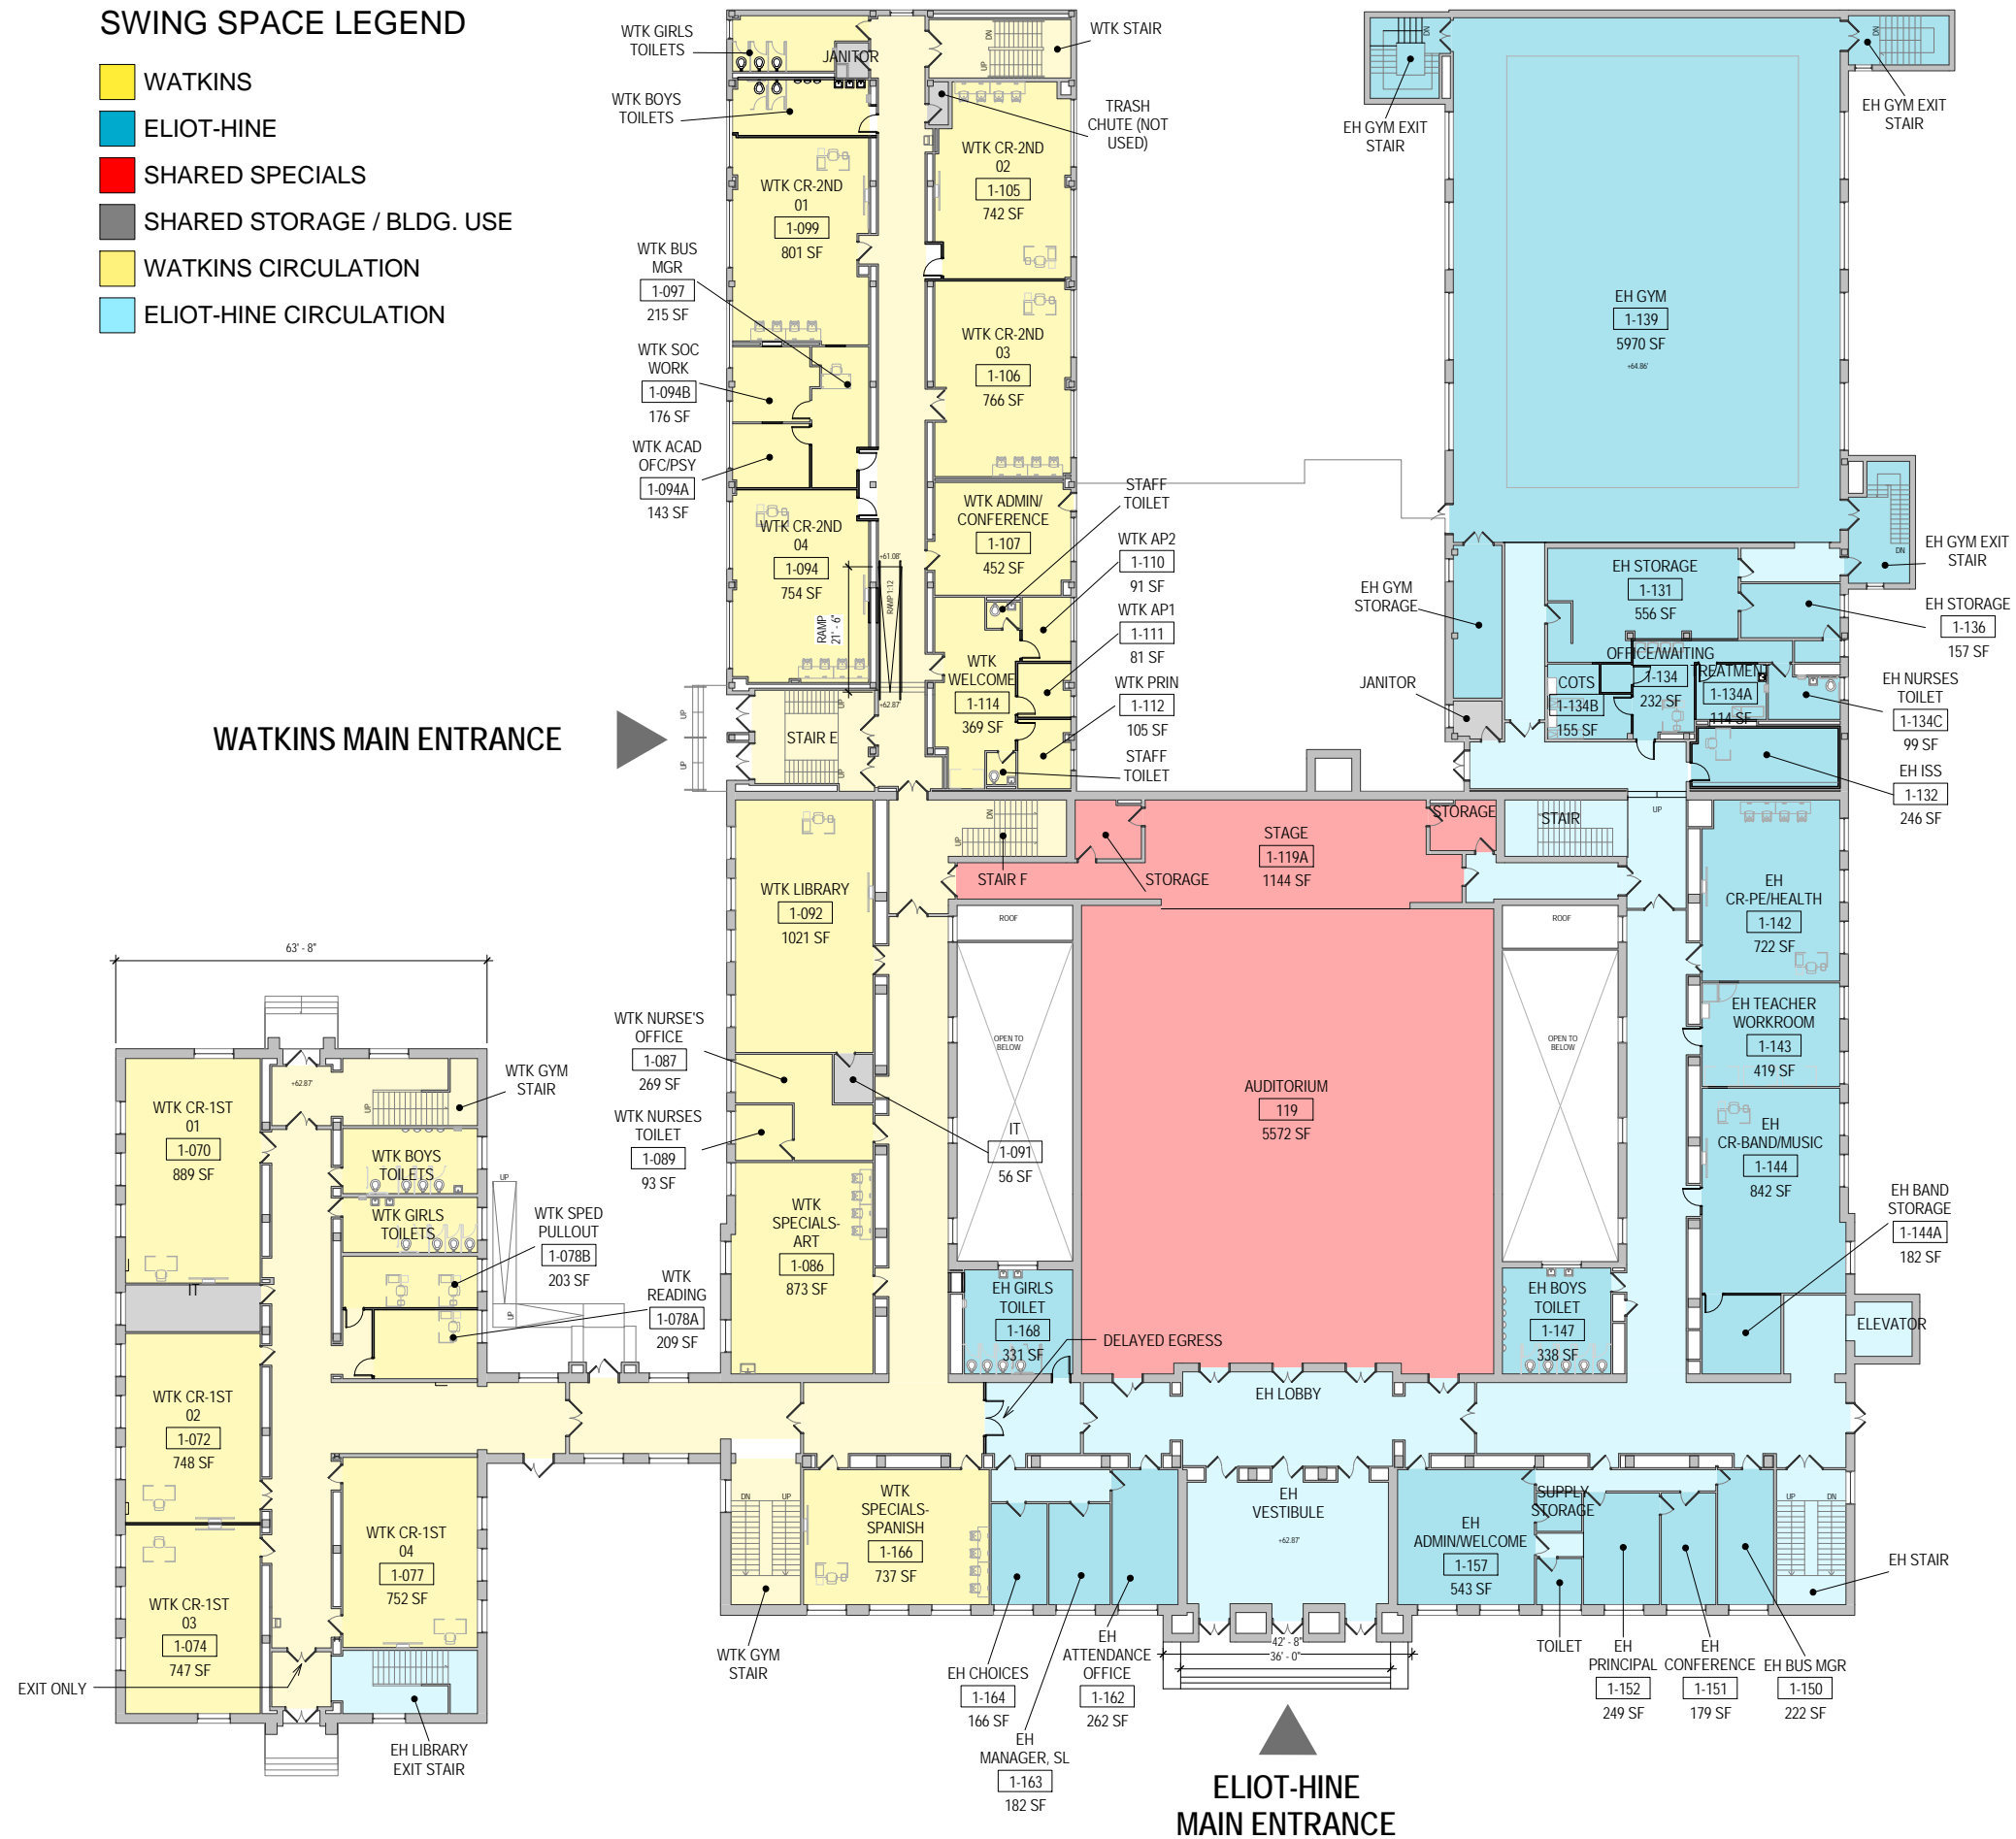

SWING SPACE LEGEND

- WATKINS
- ELIOT-HINE
- SHARED SPECIALS
- SHARED STORAGE / BLDG. USE
- WATKINS CIRCULATION
- ELIOT-HINE CIRCULATION

FIRST FLOOR PLAN

SWING SPACE LEGEND

- WATKINS
- ELIOT-HINE
- SHARED SPECIALS
- SHARED STORAGE / BLDG. USE
- WATKINS CIRCULATION
- ELIOT-HINE CIRCULATION

SECOND FLOOR PLAN